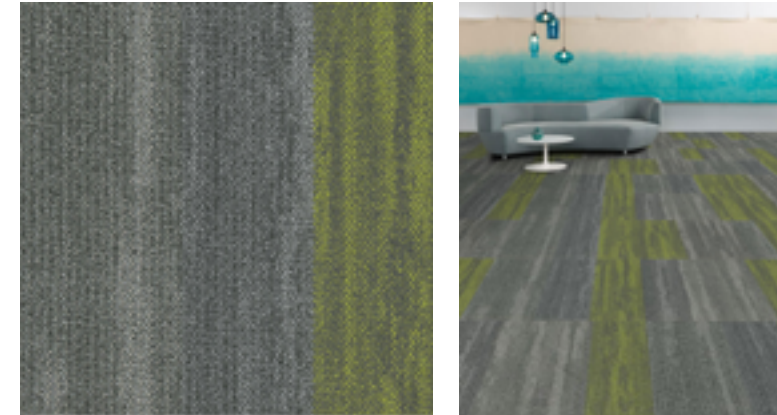

quick ship Up to 2,500 yards shipped in 2 weeks or less.

GOLD: COLLECTION A

OPTION 3A

COORDINATING COLOR SCHEMES