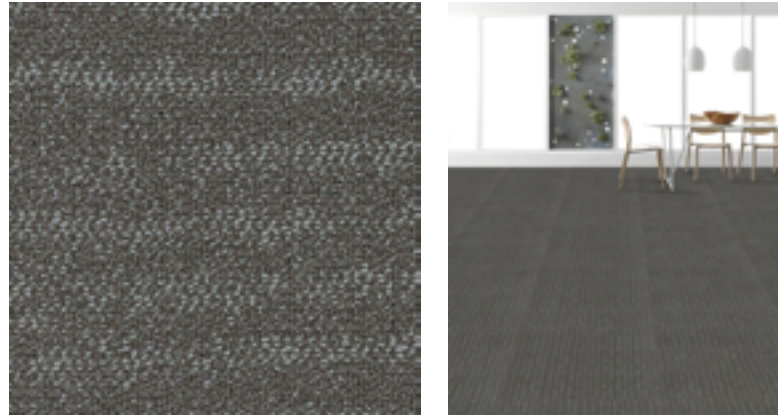

SW6959 Blue Chip + CB 70 Bluest

SW6882 Daredevil + CB 148 Paprika

quick ship Up to 2,500 yards shipped in 2 weeks or less.

PLATINUM: COLLECTION D

OPTION 13

OPTION 14

OPTION 15

OPTION 16