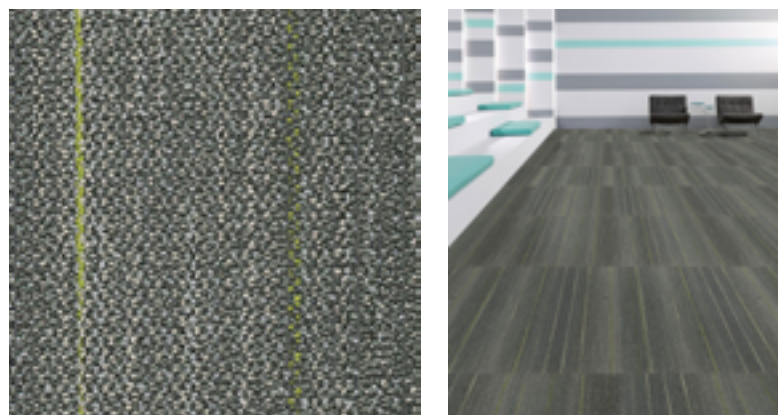

quick ship Up to 2,500 yards shipped in 2 weeks or less.

GOLD: COLLECTION A

OPTION 5

COORDINATING COLOR SCHEMES