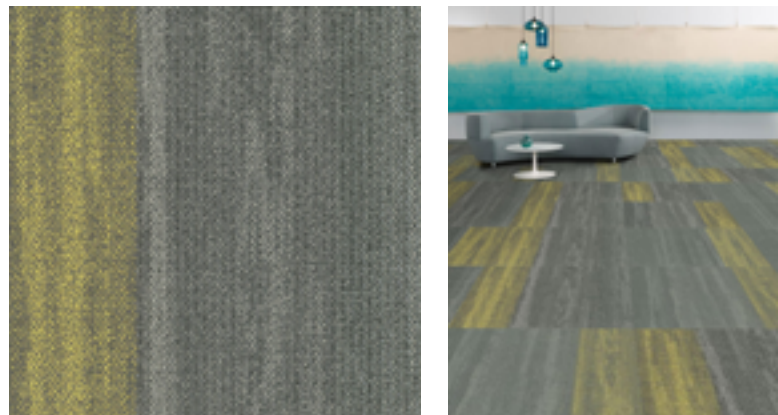

quick ship Up to 2,500 yards shipped in 2 weeks or less.

GOLD: COLLECTION A

OPTION 3B

COORDINATING COLOR SCHEMES