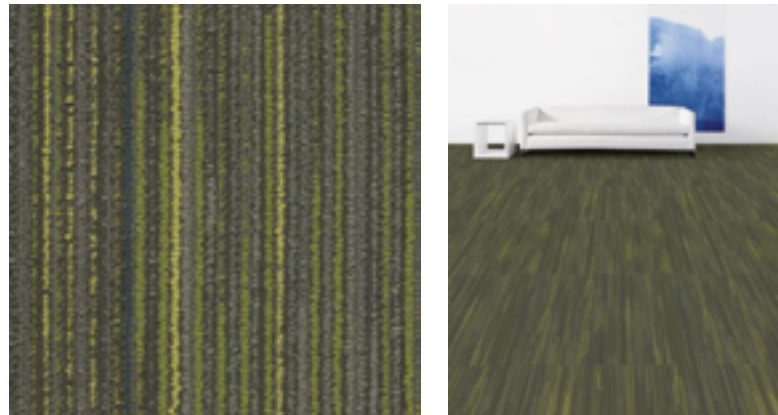

quick ship Up to 2,500 yards shipped in 2 weeks or less.

DIAMOND: COLLECTION G

OPTION 23

OPTION 24

OPTION 25

OPTION 26

COORDINATING COLOR SCHEMES

SW7005 Pure White + Johnsonite CB 460 Cotton