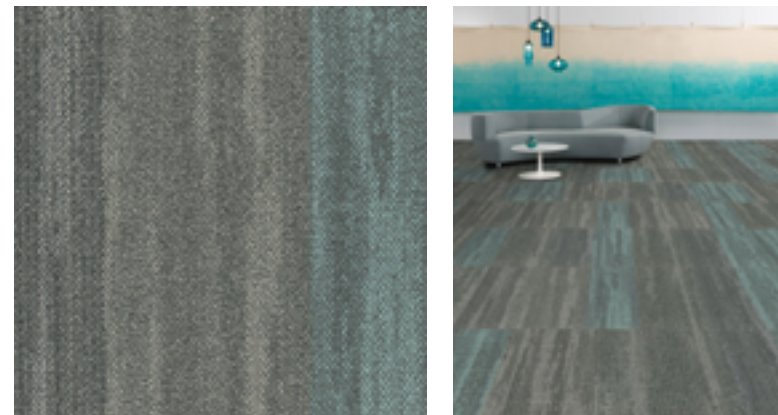

quick ship Up to 2,500 yards shipped in 2 weeks or less.

GOLD: COLLECTION A

OPTION 3C

COORDINATING COLOR SCHEMES