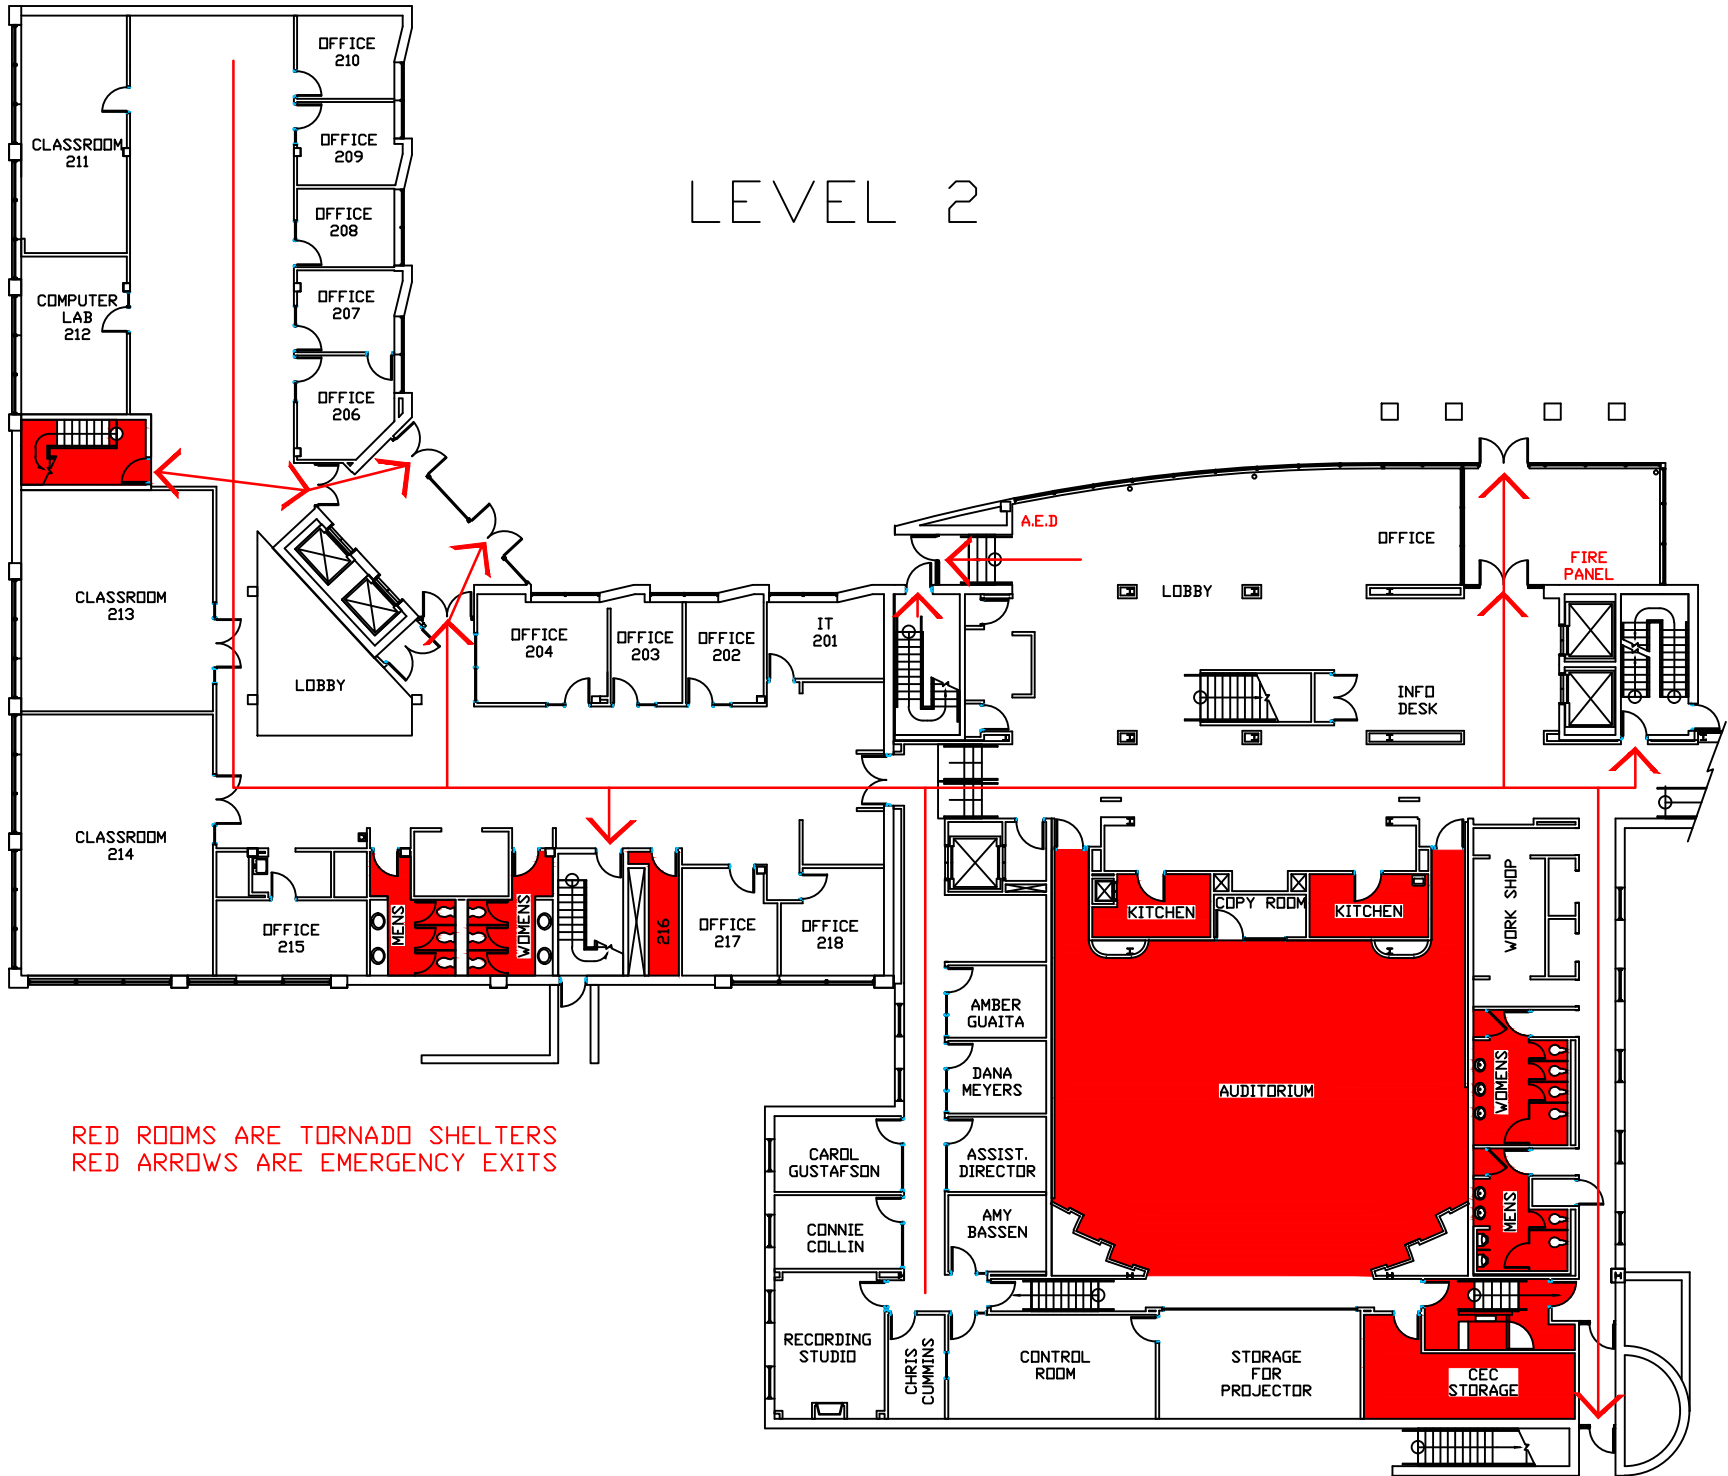

# LEVEL 2

RED ROOMS ARE TORNADO SHELTERS  
RED ARROWS ARE EMERGENCY EXITS