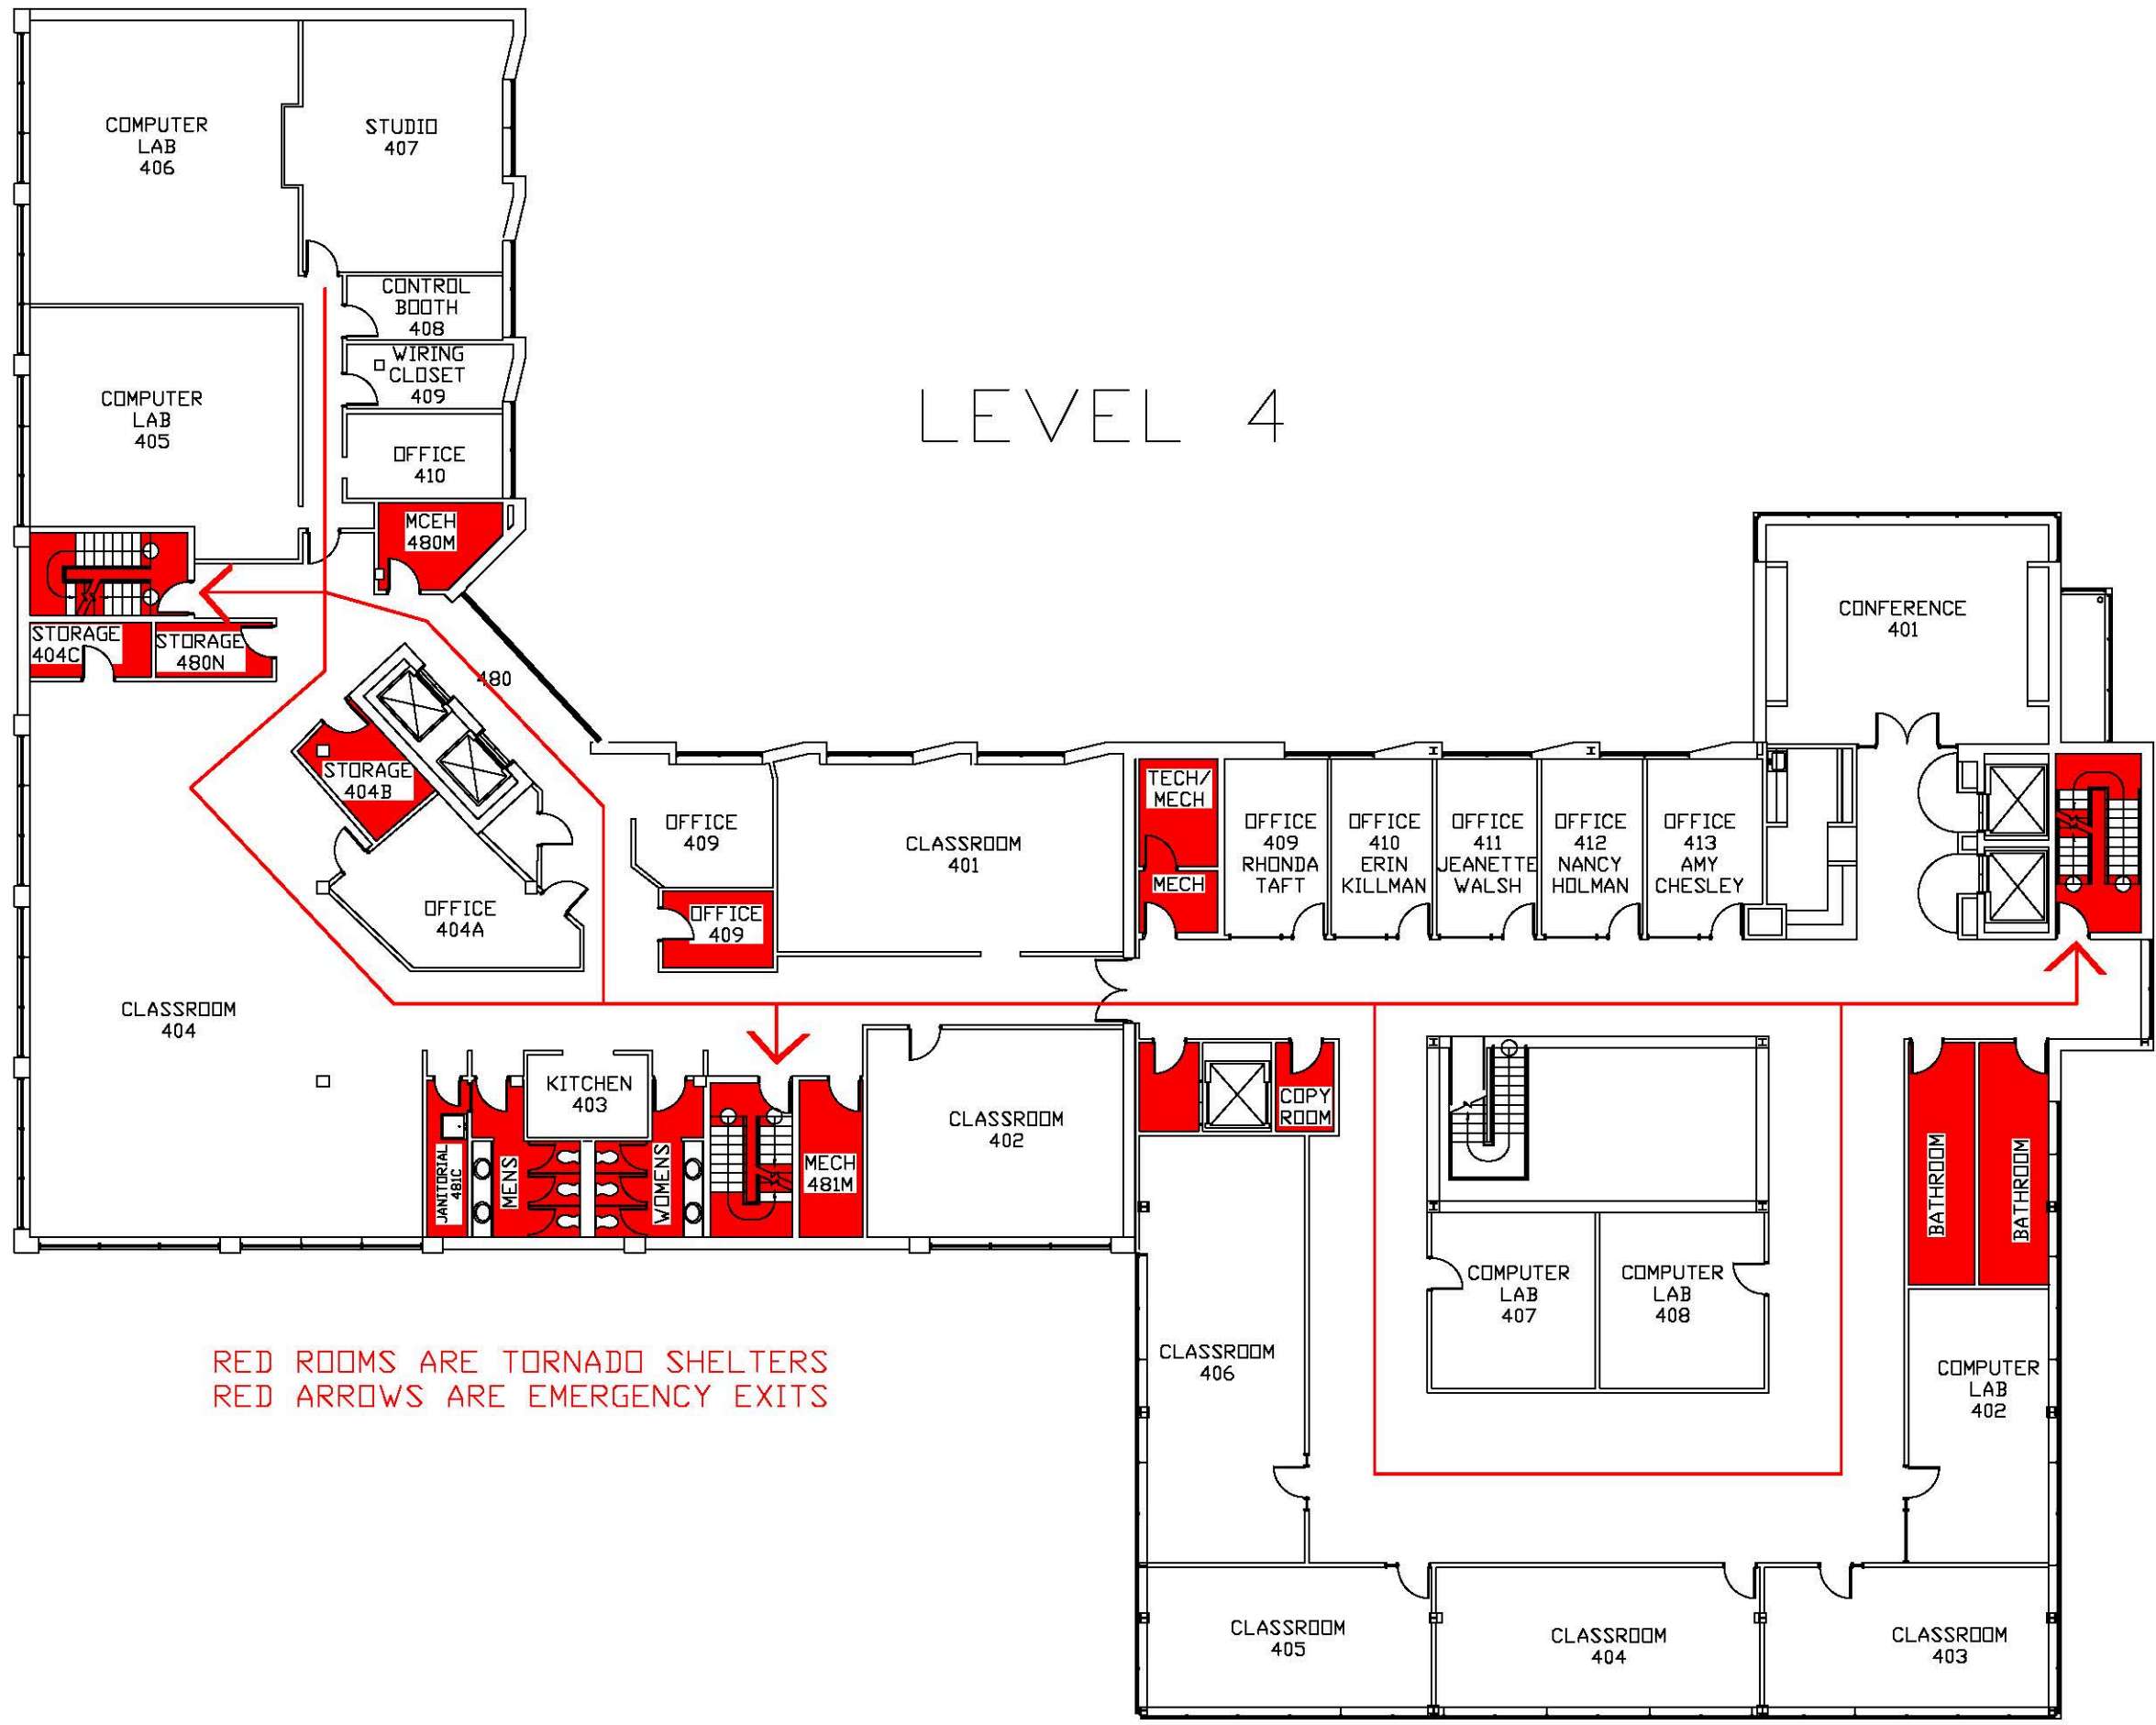

LEVEL 4

RED ROOMS ARE TORNADO SHELTERS
RED ARROWS ARE EMERGENCY EXITS