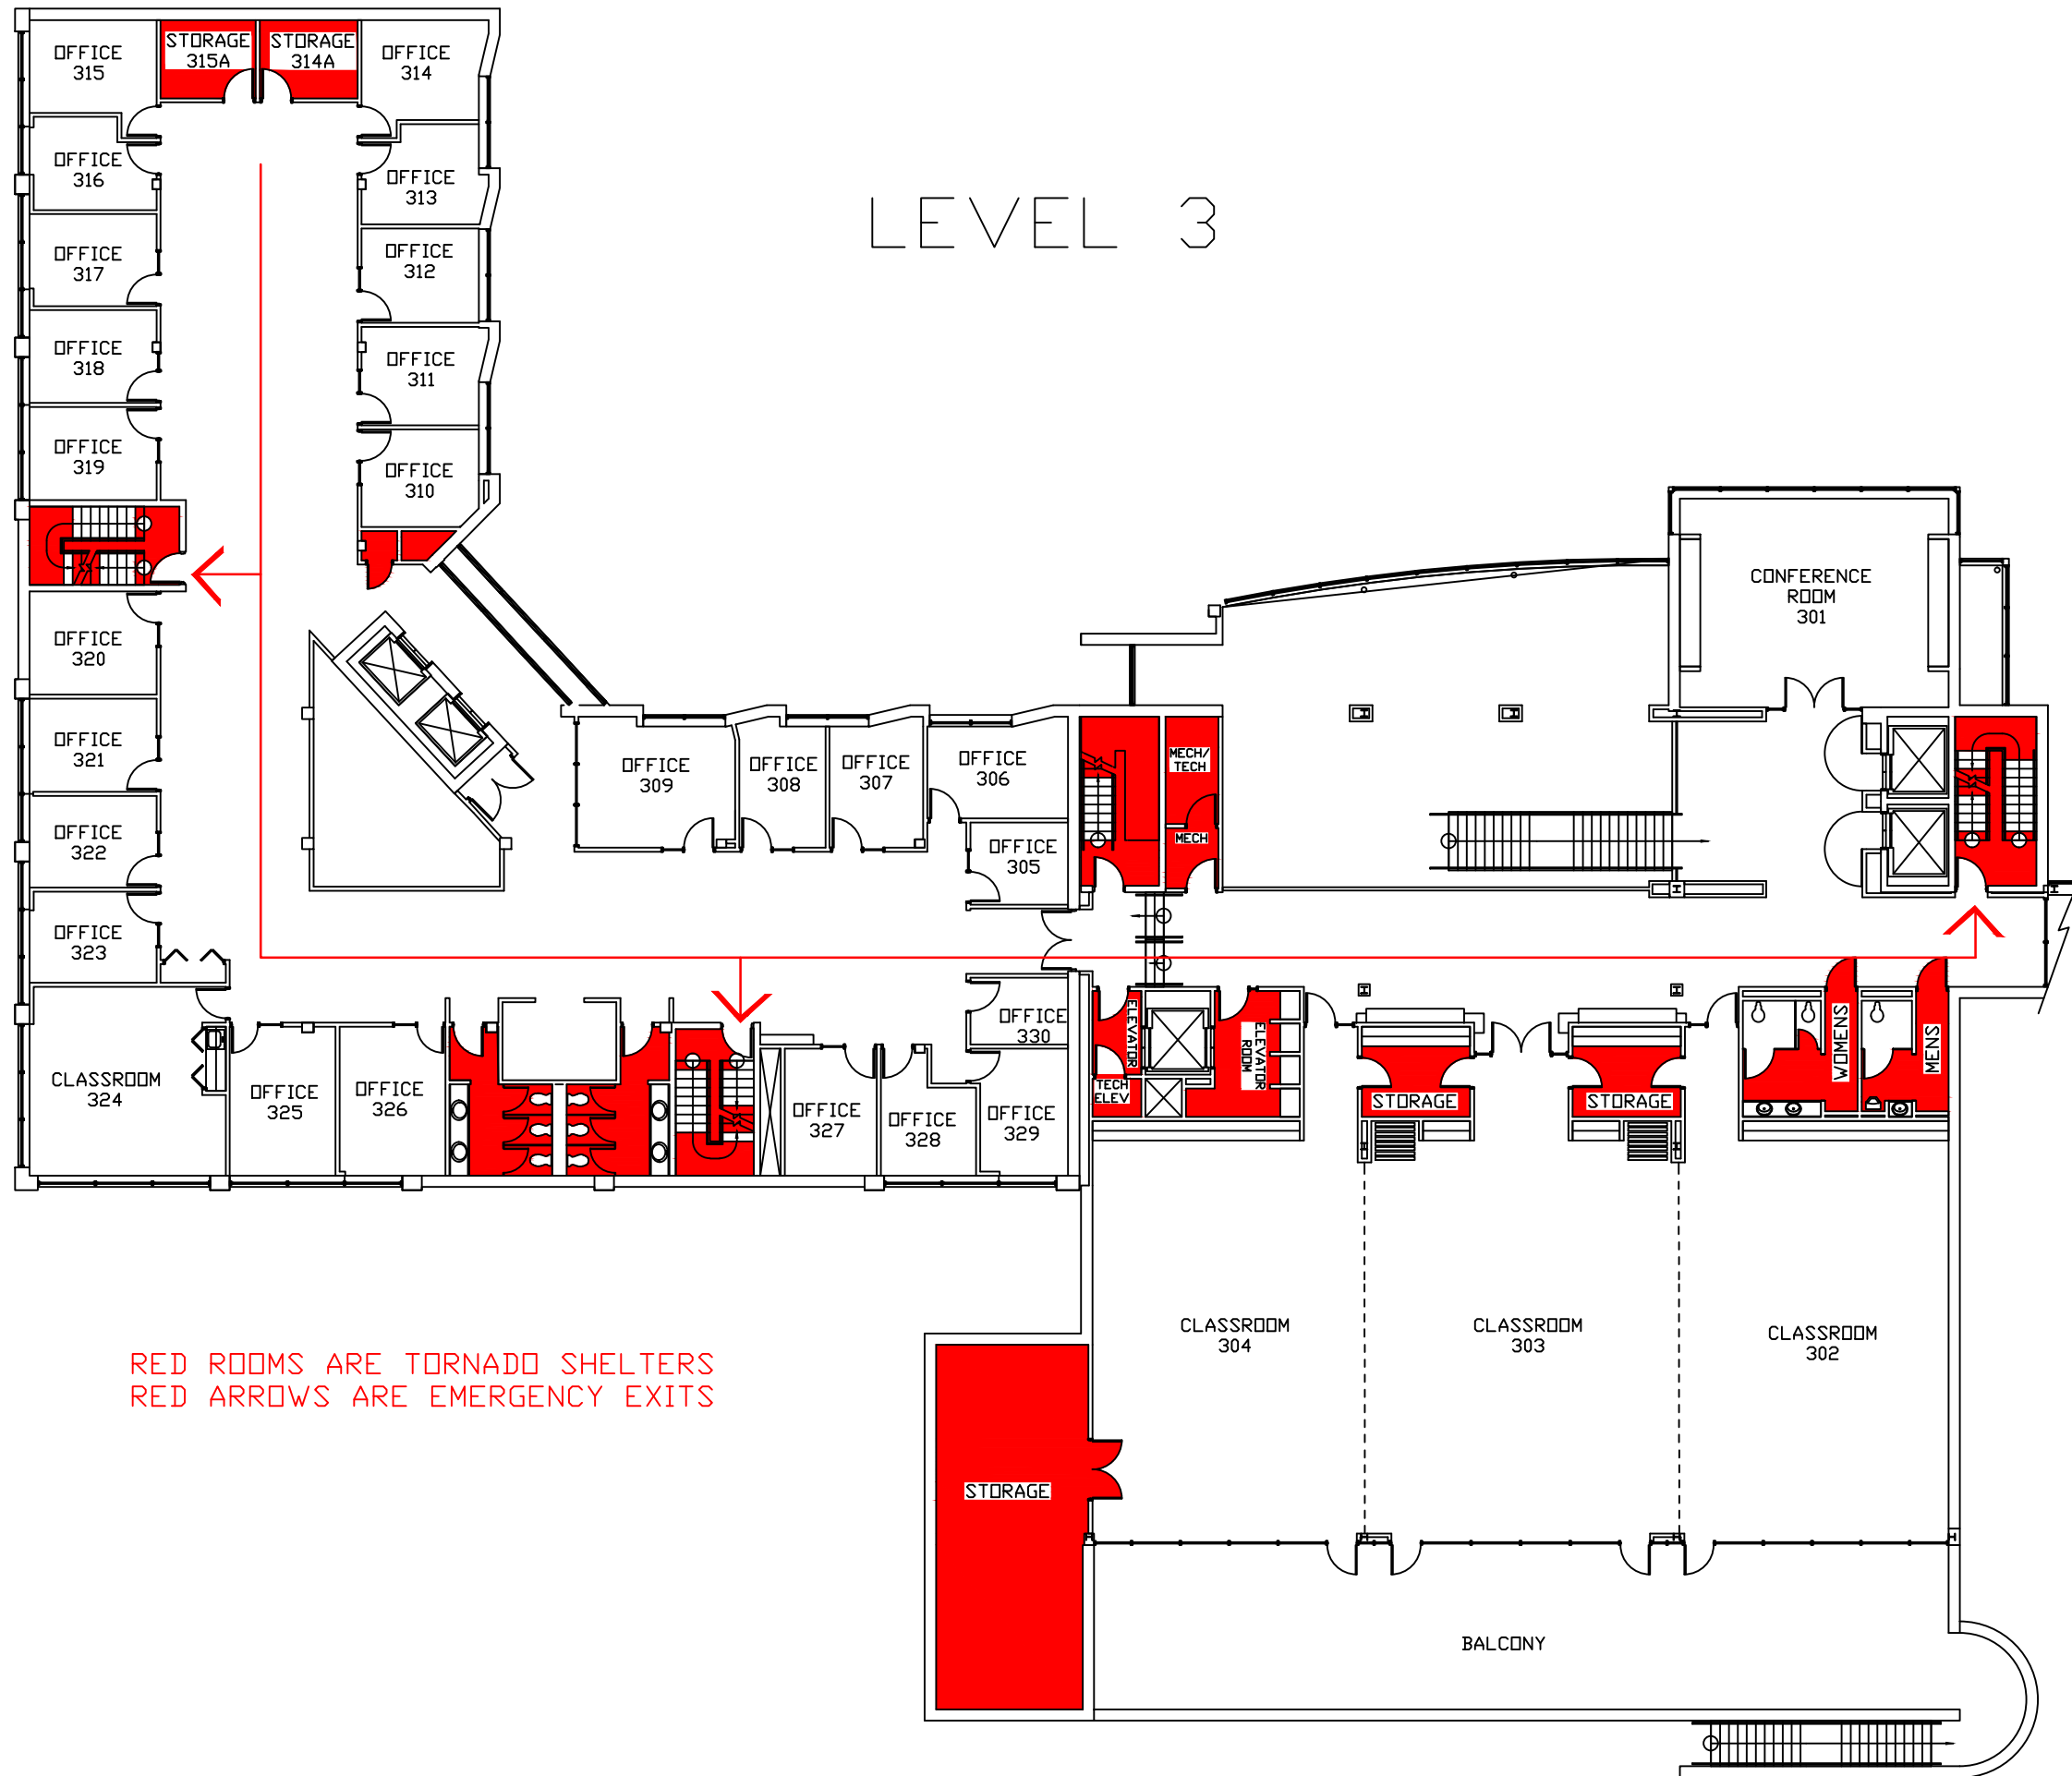

# LEVEL 3

RED ROOMS ARE TORNADO SHELTERS  
RED ARROWS ARE EMERGENCY EXITS